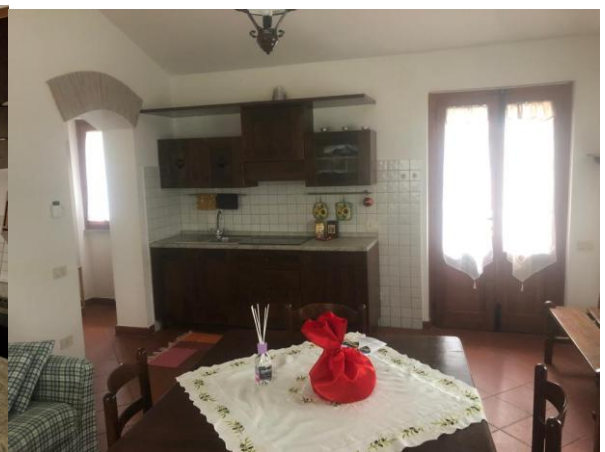

APPARTAMENTINELLA "CASETTA" – "CASETTA" APARTMENTS

"Casetta" è un piccolo edificio a due piani posto a lato dell'Abbazia, offre la massima privacy.
"Casetta" is a small two-story building located next to the Abbey, offering maximum privacy.
OTTAVO APPARTAMENTO CON DUE POSTI LETTO

Ingresso al piano rialzato con piccolo balcone: soggiorno con angolo cottura, camera matrimoniale, bagno.

EIGHTH APARTMENT SLEEPS TWO

Mezzanine entrance with small balcony: living room with kitchenette, double bedroom, bathroom.